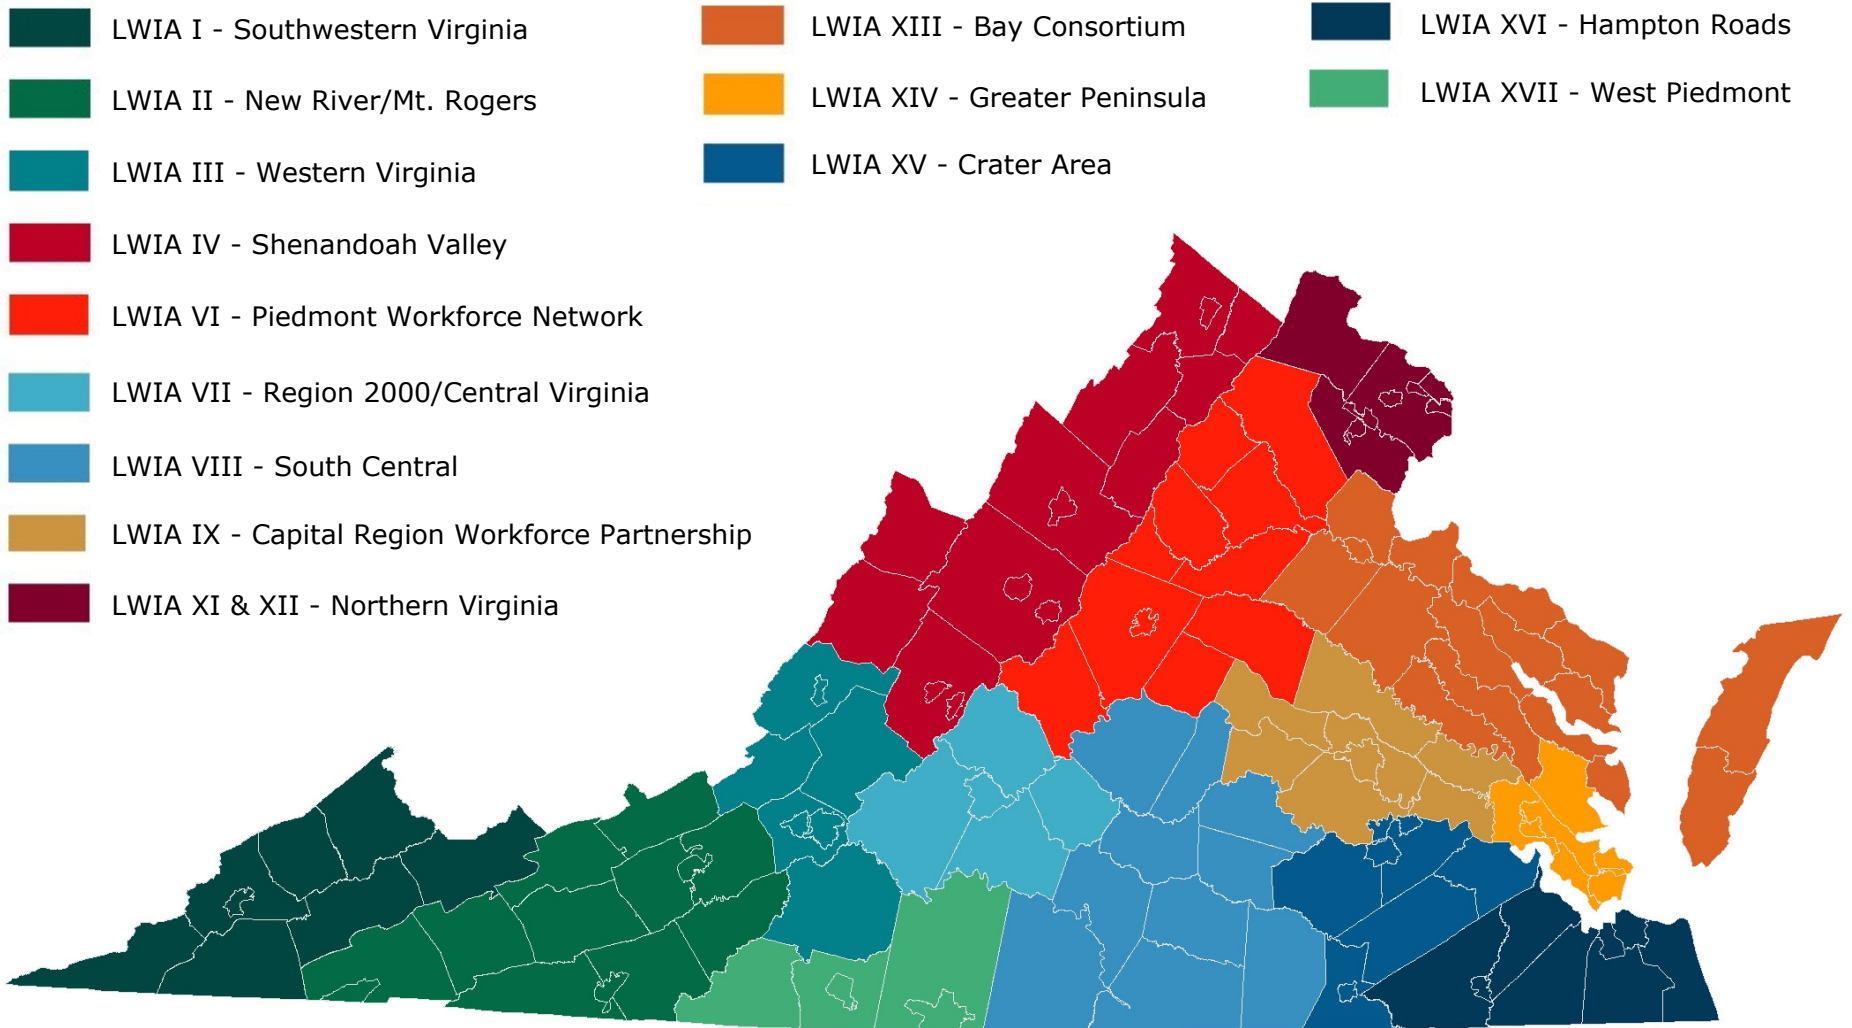

Local Workforce Investment Areas (LWIAs) in Virginia

This map is recreated by the Demographics Research Group, Weldon Cooper Center for Public Service at the University of Virginia to help administrators and teachers in completing the "Application For Career and Technical Education New Program/Course in 2019." These LWIAs were designated by the Workforce Innovation and Opportunity Act (WIOA) State Plan for the Commonwealth of Virginia.

LWIA III - Western Virginia

Counties

- Alleghany
- Botetourt
- Craig
- Franklin
- Roanoke County

Cities

- Covington
- Roanoke City
- Salem

LWIA I - Southwestern Virginia

Counties

- Buchanan
- Dickenson
- Lee
- Russell
- Scott
- Tazewell
- Wise

Counties

- Isle of Wight
- Southampton

Cities

- Chesapeake
- Franklin City
- Norfolk
- Portsmouth
- Suffolk
- Virginia Beach

 LWIA XV - Crater Area

Counties

- Dinwiddie
- Greenville
- Prince George
- Surry
- Sussex

Cities

- Colonial Heights
- Emporia
- Hopewell
- Petersburg

 LWIA XVII - West Piedmont

Counties

- Henry
- Patrick
- Pittsylvania

Cities

- Danville
- Martinsville