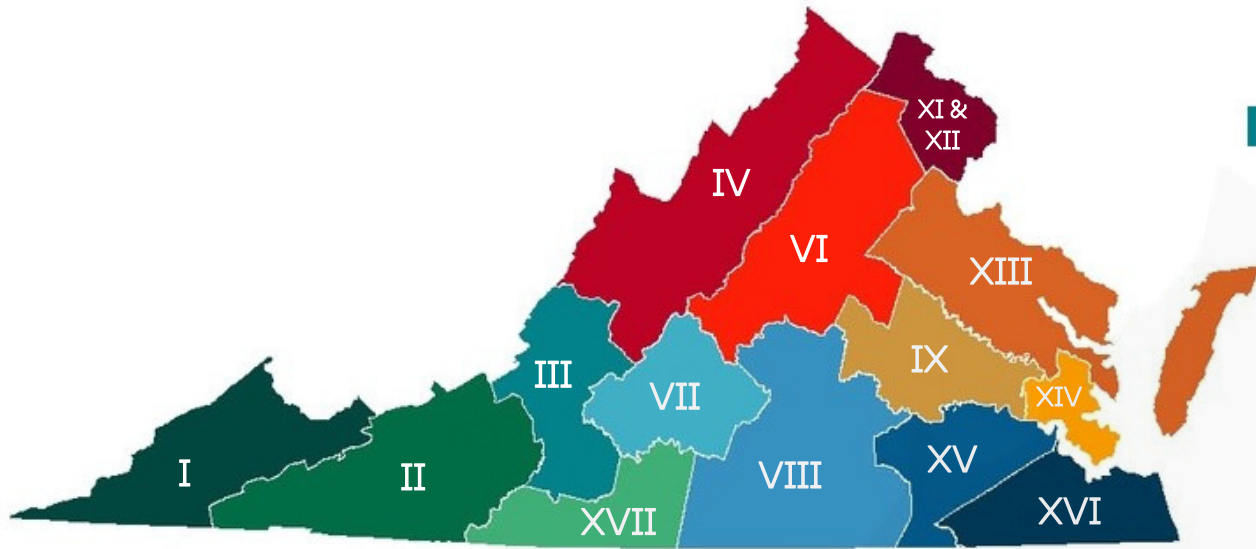

Local Workforce Investment Areas (LWIAs) in Virginia

This map is recreated by the Demographics Research Group, Weldon Cooper Center for Public Service at the University of Virginia to help administrators and teachers in completing the "Application For Career and Technical Education New Program/Course in 2019." These LWIAs were designated by the Workforce Innovation and Opportunity Act (WIOA) State Plan for the Commonwealth of Virginia.

LWIA III - Western Virginia

Counties

- Alleghany
- Botetourt
- Craig
- Franklin
- Roanoke County

Cities

- Covington
- Roanoke City
- Salem

LWIA I - Southwestern Virginia

Counties

- Buchanan
- Dickenson
- Lee
- Russell
- Scott
- Tazewell
- Wise

Counties

- Isle of Wight
- Southampton

Cities

- Chesapeake
- Franklin City
- Norfolk
- Portsmouth
- Suffolk
- Virginia Beach

 LWIA XV - Crater Area

Counties

- Dinwiddie
- Greenville
- Prince George
- Surry
- Sussex

Cities

- Colonial Heights
- Emporia
- Hopewell
- Petersburg

 LWIA XVII - West Piedmont

Counties

- Henry
- Patrick
- Pittsylvania

Cities

- Danville
- Martinsville